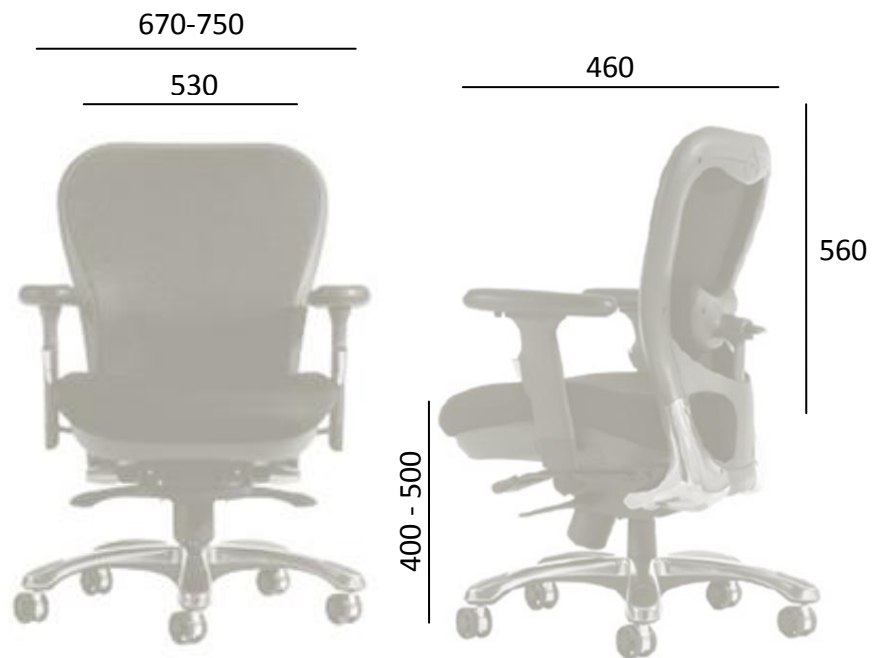

CXO

Standard Features

- Synchronised mechanism
- Adjustable arms
- Weight t
- 5 star grey base
- Twin castors
- Lumbar support
- Weight tested to 205kg

Optional Features

- Polished aluminium trim
- No arms
- Headrest