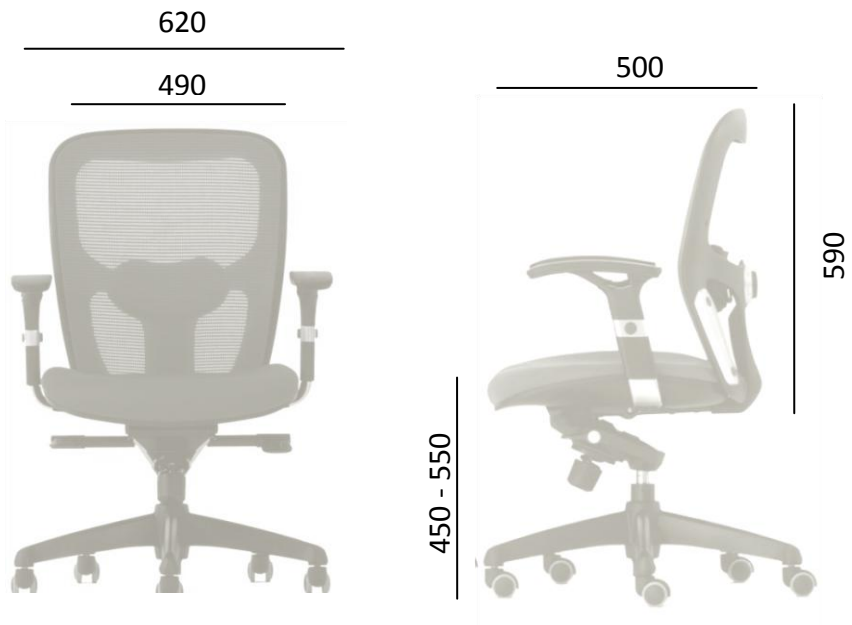

M-Chair

Standard Features

- Standard back height
- Mesh back
- Black base
- Synchronised Mechanism
- Lumbar support adjustment
- Height adjustable arms

Optional Features

- Polished base
- Head rest
- Ergo soft seating
- Seat slide