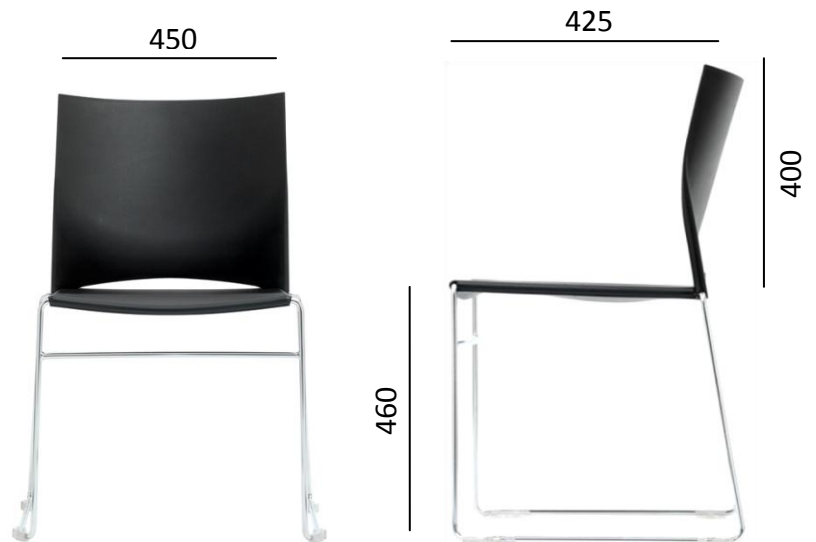

### Standard Features

- Chrome sled frame
- Square polypropylene seat and back

### Optional Features

- Upholstered seat
- Upholstered inner back bad
- Mesh back

**5 Year Warranty**