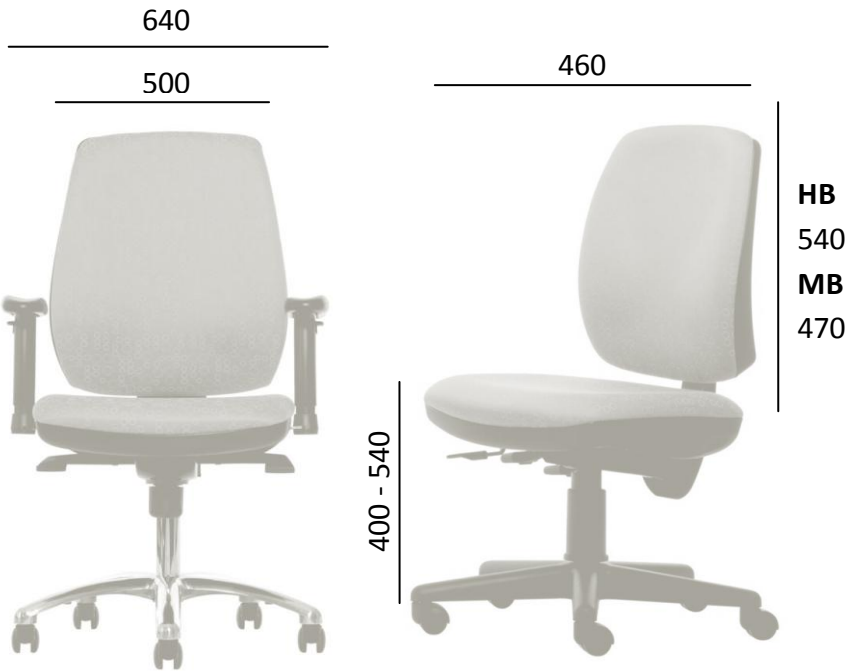

Champion

Standard Features

- High or medium back
- Black Base
- Ergonomic mechanism
- Seat slide included with ergonomic mechanism

Optional Features

- Polished Base
- Height adjustable arms
- Ergo soft seat
- Drafting Chair
- Synchronised Mechanism