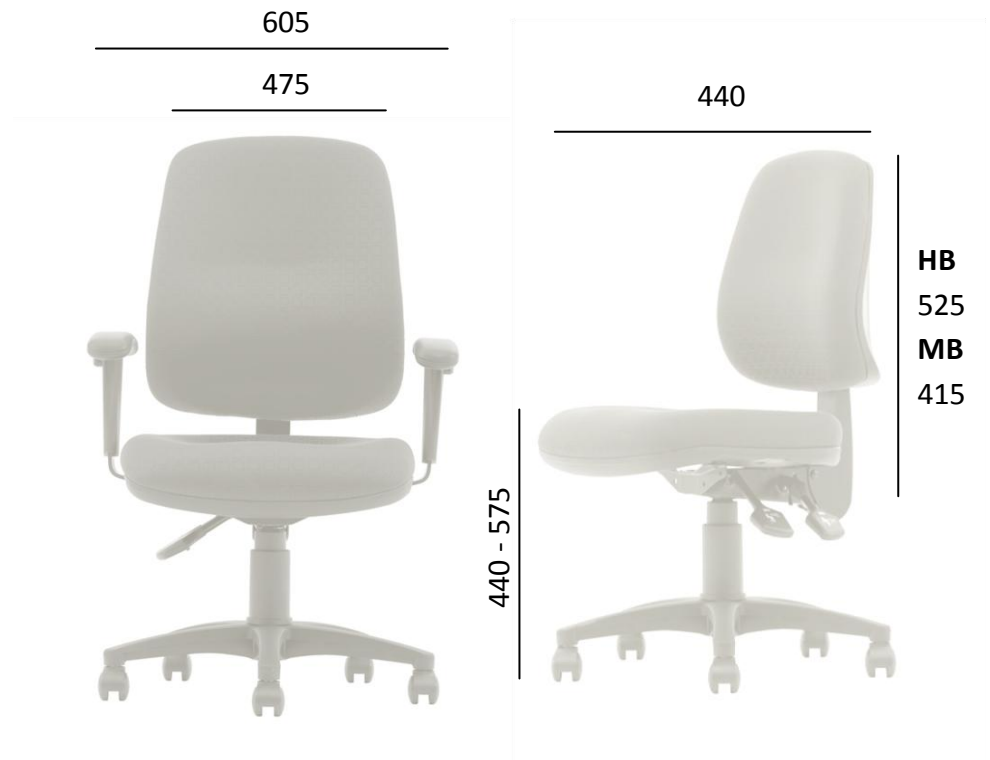

# Magnum

### Standard Features

- High, medium or low back
- Black Base
- Fully ergonomic mechanism

### Optional Features

- Synchronised mechanism
- Back tilt only mechanism
- Polished base
- Height adjustable arms
- Seat slide
- Ergosoft seat
- Drafter

AFRDI Level 6  
5 Year Warranty