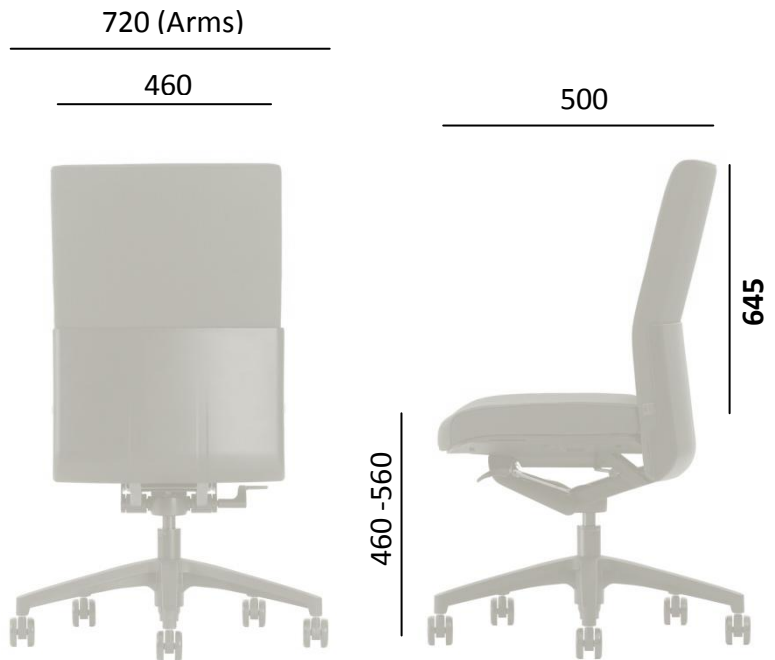

Sit Go

Standard Features

- Back height adjustment
- Black base
- Synchronised mechanism
- Fully upholstered
- Seat slide
- Forward seat tilt

Optional Features

- Polished base
- Height adjustable and width adjustable arms