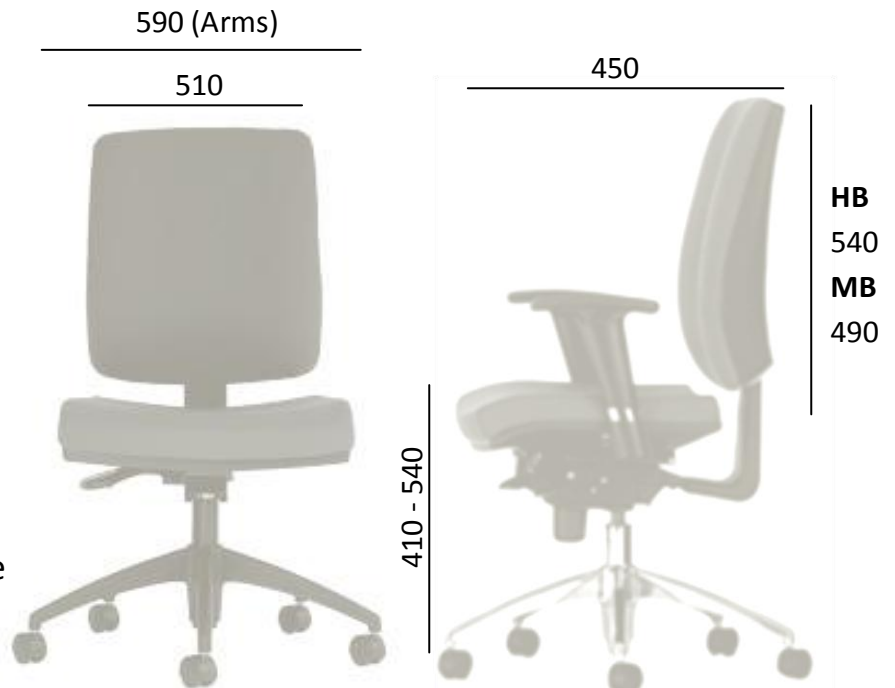

# Sitz

### Standard Features

- High or medium back
- Black Base

### Optional Features

- Chrome Base
- Height adjustable arms
- Ergo soft seat
- Seat Slide
- Synchronised Mechanism with Seat Slide
- Mesh Back Sitz chair also available

AFRDI Level 6  
5 Year Warranty